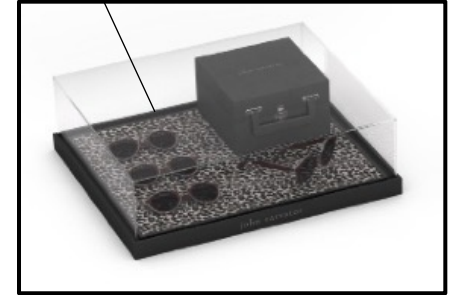

JVI04GUN61OP

Acrylic Removable Top

Metal Base

Pedestal Display
18in x 18in x 48in

8 Frame Minimum Buy-In

2 Clear Acrylic Blocks

1 Piece Frame Riser

JV Leopard Pattern Display Mat (removable)

Locking Storage in Back

Dedicated Leopard Pattern

Acrylic Top

Pull Out Drawer

Metal Base

Countertop Display
19in x 18in x 8in

6 Frame Minimum Buy-In

1 Clear Acrylic Block

3 Piece Frame Riser

JV Leopard Pattern Display Mat (removable)

1 Display Box Per Frame

* Special edition collector's box included with each frame only not with display

Presentation Tools
(Available to Sales Reps Only)