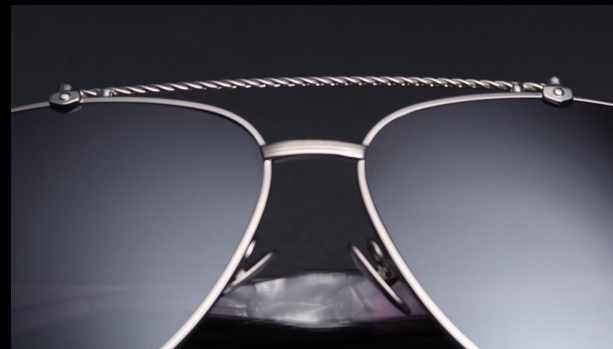

john varvatos

LIMITED EDITION

john varvatos

LIMITED EDITION

The Limited Edition Collection remasters iconic rock elements to inspire eyewear designs that are each a true work of art. The collection echoes the level of painstaking skill and artistry behind some of history's most legendary visionaries. Each feature from the hardware to the color palette, materials and packaging are a direct reference to vintage guitars – the soul of Rock 'N' Roll.

Stainless Steel/Nickel Free
Guitar String Top Bar

Drum Inspired Hardware

Guitar Inspired Acetate

Guitar Knob
Inspired Rivets

Guitar Purfling Inspired
Acetate Lamination

Wood Inserts of
Ebony and Rosewood

Stainless Steel/Nickel Free
Guitar Pick Temple Tip
with Double "V" Marking

Guitar Head Stock
Dedicated Hinge

Technical Details

Polarized Sun Lenses with AR Coating

Transition Lenses on Optical Styles

Custom Acetate and Stainless Steel Fronts and Temples

Dedicated JV Hinge and Screw

Titanium Nosepads

Stainless Steel/Nickel Free Accents

Ebony and Rosewood Inserts

Metal Foil John Varvatos Logo and Limited Edition Number

Special Edition Collectors Box

Each frame is sold with an exclusive leather collector's box containing a new John Varvatos sunglass case and signature JV guitar pick.