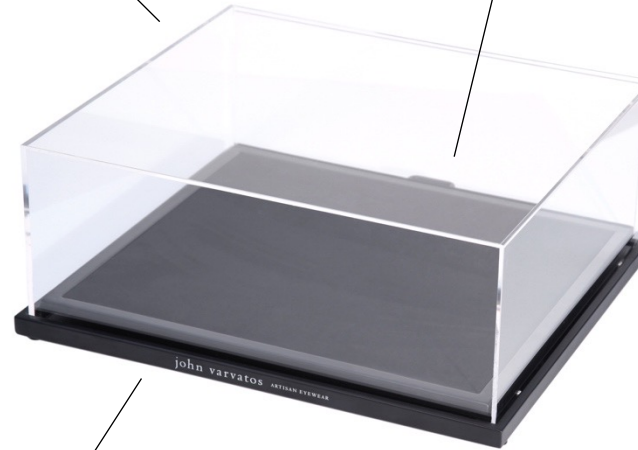

JVI04GUN61OP

Acrylic Removable Top

Metal Base

Pedestal Display
18in x 18in x 48in

8 Frame Minimum Buy-In

2 Clear Acrylic Blocks

1 Piece Frame Riser

JV Leopard Pattern Display Mat (removable)

Locking Storage in Back

Dedicated Leopard Pattern

Acrylic Top

Pull Out Drawer

Metal Base

Countertop Display
19in x 18in x 8in

6 Frame Minimum Buy-In

1 Clear Acrylic Block